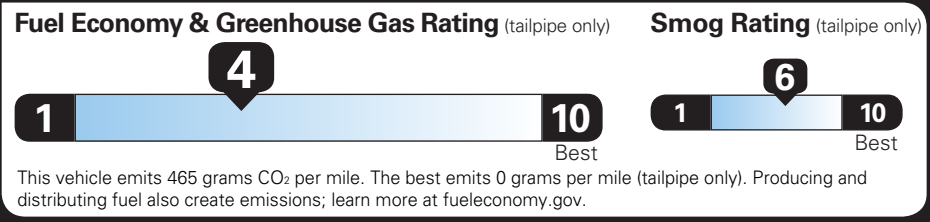

CONNECTIVITY & TECHNOLOGY

- CHEVROLET INFOTAINMENT 3 7" DIAG COLOR TOUCHSCREEN
- ADDITIONAL FEATURES FOR COMPATIBLE PHONES INCLUDE: BLUETOOTH AUDIO STREAMING VOICE COMMAND PASSTHROUGH TO PHONE, WIRELESS ANDROID AUTO & APPLE CARPLAY CAPABLE

8 YEARS ONSTAR BASICS

- SEE ONSTAR.COM FOR TERMS
- USB PORTS
- DRIVER INFORMATION CENTER
- REMOTE KEYLESS ENTRY
- PUSH BUTTON START

INTERIOR

- AIR CONDITIONING
- POWER WINDOWS
- POWER DOOR LOCKS
- FRONT 40/20/40 BENCH SEATS W/ ARMREST & UNDERSEAT STORAGE

EXTERIOR

- CORNERSTEP REAR BUMPER
- LOCKING TAILGATE

MANUFACTURER'S SUGGESTED RETAIL PRICE
STANDARD VEHICLE PRICE $36,900.00

OPTIONS & PRICING

OPTIONS INSTALLED BY THE MANUFACTURER (MAY REPLACE STANDARD EQUIPMENT SHOWN)

CHEVYTEC SPRAY-ON BEDLINER	545.00
WT CONVENIENCE PACKAGE	425.00
• DEEP-TINTED GLASS	
• REAR WINDOW DEFOGGER	
GVWR 6,700 LBS. (3,039 KG)	INC.
REAR AXLE: 3.42 RATIO	INC.
17" PAINTED STEEL WHEELS	INC.
TOTAL OPTIONS	$970.00
TOTAL VEHICLE & OPTIONS	$37,870.00
DESTINATION CHARGE	2,795.00
TOTAL BEFORE SAVINGS	$40,665.00
TURBOMAX ENGINE CREDIT	-1,350.00

TOTAL VEHICLE PRICE* $39,315.00

EPA DOT Fuel Economy and Environment

Gasoline Vehicle

SILVERADO 2WD

Fuel Economy

20 MPG combined city/hwy

18 MPG city

21 MPG highway

5.0 gallons per 100 miles

You spend $4,000 more in fuel costs over 5 years compared to the average new vehicle.

Annual fuel cost $2,500

Actual results will vary for many reasons, including driving conditions and how you drive and maintain your vehicle. The average new vehicle gets 29 MPG and costs $8,500 to fuel over 5 years. Cost estimates are based on 15,000 miles per year at $3.30 per gallon. MPGe is miles per gasoline gallon equivalent. Vehicle emissions are a significant cause of climate change and smog.

fuel economy.gov

Calculate personalized estimates and compare vehicles

GOVERNMENT 5-STAR SAFETY RATINGS

Overall Vehicle Score ★★★★★

Based on the combined ratings of frontal, side and rollover. Should ONLY be compared to other vehicles of similar size and weight.

Frontal Crash	Driver Passenger	★★★★★
Based on the risk of injury in a frontal impact. Should ONLY be compared to other vehicles of similar size and weight.		
Side Crash	Front seat Rear seat	★★★★★ Not Rated
Based on the risk of injury in a side impact.		
Rollover		★★★★★
Based on the risk of rollover in a single-vehicle crash.		

Star ratings range from 1 to 5 stars (★★★★★) with 5 being the highest. Source: National Highway Traffic Safety Administration (NHTSA) www.safercar.gov or 1-888-327-4236

PARTS CONTENT INFORMATION

FOR VEHICLES IN THIS CARLINE:
U.S./CANADIAN PARTS CONTENT: 38%
MAJOR SOURCES OF FOREIGN PARTS CONTENT: MEXICO 36%

NOTE: PARTS CONTENT DOES NOT INCLUDE FINAL ASSEMBLY, DISTRIBUTION, OR OTHER NON-PARTS COSTS.

FOR THIS VEHICLE:
FINAL ASSEMBLY POINT: SILAO, GJ MEXICO
COUNTRY OF ORIGIN: ENGINE: MEXICO TRANSMISSION: UNITED STATES

This label has been applied pursuant to Federal law - Do not remove prior to delivery to the ultimate purchaser. *Includes Manufacturer's Recommended Pre-Delivery Service. Does not include dealer installed options and accessories not listed above, local taxes or license fees.

© 2009 General Motors LLC GMLBL_PROD_0044 - 11/01/2025

ORDER NO FWXPN3 SALES CODE E
SALES MODEL CODE CC10703
DEALER NO 14274
FINAL ASSEMBLY:
SILAO, GJ MEXICO

VIN 3GCNAAEK5TG363557 REISSUE

DEALER TO WHOM DELIVERED
SOUTHERN CHEVROLET
12920 JEFFERSON AVE
NEWPORT NEWS, VA 23608-1694

Better drives start with OnStar®
Activate today

Learn more at onstar.com, or scan the QR code
onstar.com/privacy